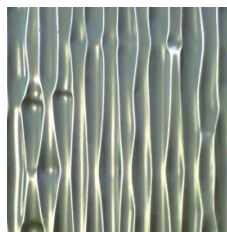

The variety of designs means Décortech Effects panels can suit any space and painted or powder-coated finishes can be provided to suit any project.

Décortech Effects panels are high quality panels that will provide that special touch allowing specifiers to mix and match designs and finishes to accent key areas of the room. From subtle, natural three dimensional effects to outstanding, eye-catching statements, Décortech Effects Panels can deliver the look you require.

**Décortech Effects Range - Be inspired**

Waterfall

Bubbles

Weave

Bamboo

Koru

Groove

Deco